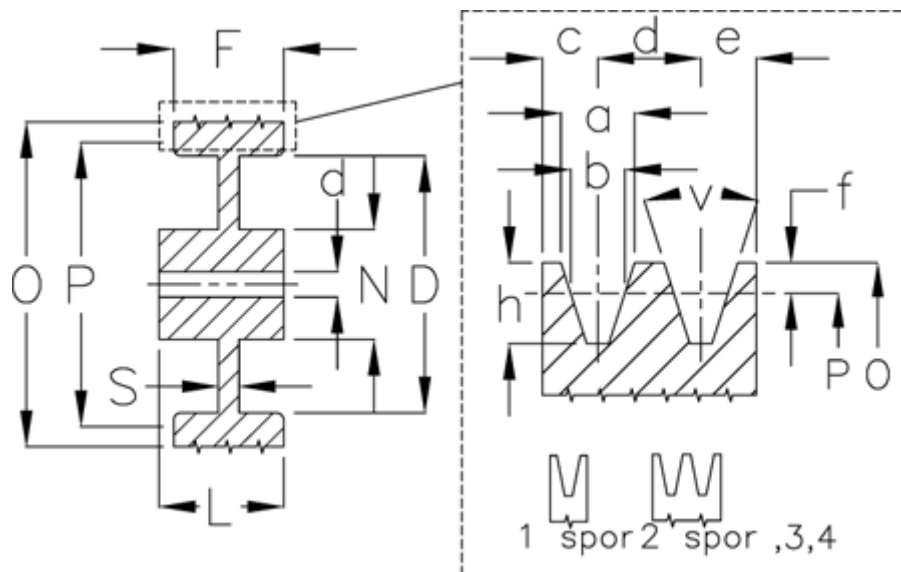

Article number: 60410116001

Description: V-belt pulley, no bore B 160/1

Measures

D	= 118	S	= 12
d	= 20	Type	= B
F	= 25.0		
L	= 45		
N	= 65		
Number of ribs	= 1		
O	= 167.0		
P	= 160		